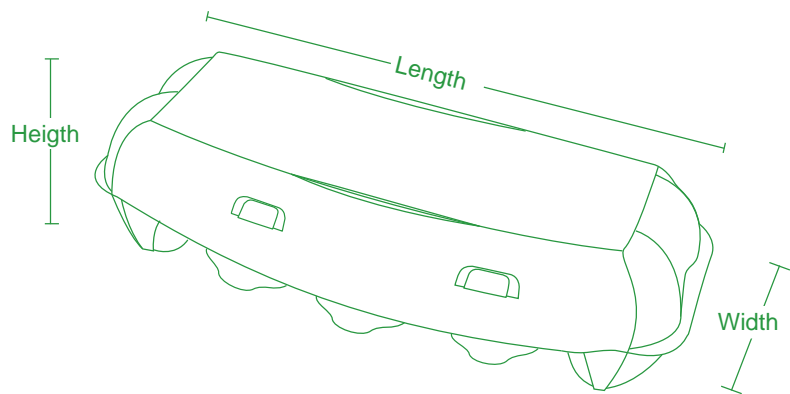

Technical details SOUL® 1x10

Special packaging for 10 eggs S, M, L size.
S (small), M (medium), L (large)

MOBA Code

SOUL	L	G	J	I1	I2	Code
1X10 S-M-L	18	12	27	14	36	800

SOUL® closed dimensions:

Length: 249 mm
Width: 106 mm.
Height: 68 mm:

SOUL® Weight :

39,9 grs.

Shipping mode:

Sale unit: pallet
Minimum order: 2 pallets

Pallet specifications:

Packing mode: filmed
Dimensions (cm): 120x110x262
Gross weight (Kg): 277,2
Bundles per pallet: 40
Units per pallet: 6.000

Bundle specifications:

Packing mode: Retractable strip
Bundle length (cm): 62
Net weight (Kg): 6,6
Units per bundle: 150

Available Colors

Available colors for packaging SOUL®

YELLOW

GREEN

BRONN

ORANGE